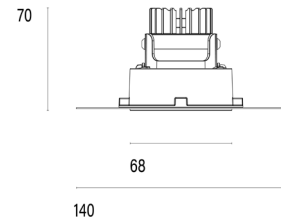

101 06 002100.023

Model

Name	Mono 060 Trimless Type 1 Recessed Downlighter
Finish	Structured Black
Area	Indoor

System

Power (Luminaire)	6.8W
Power (System)	8W
Voltage	240V-AC
Optics	Rotationally Symmetrical Direct 25°
Colour Temperature	2700°K
Luminous Flux	576lm
TM30	Rf95 Rg103
CRI	Ra98
Lumen Maintenance	L90 B10 50000hrs
Chromacity	<3 McAdam Step Ellipse
Articulation	Fixed
Cut-Out	Round 85mm x 100mm Depth
Ingress Protection	IP44
Control Device	Remote DALI (Included)
Class	III